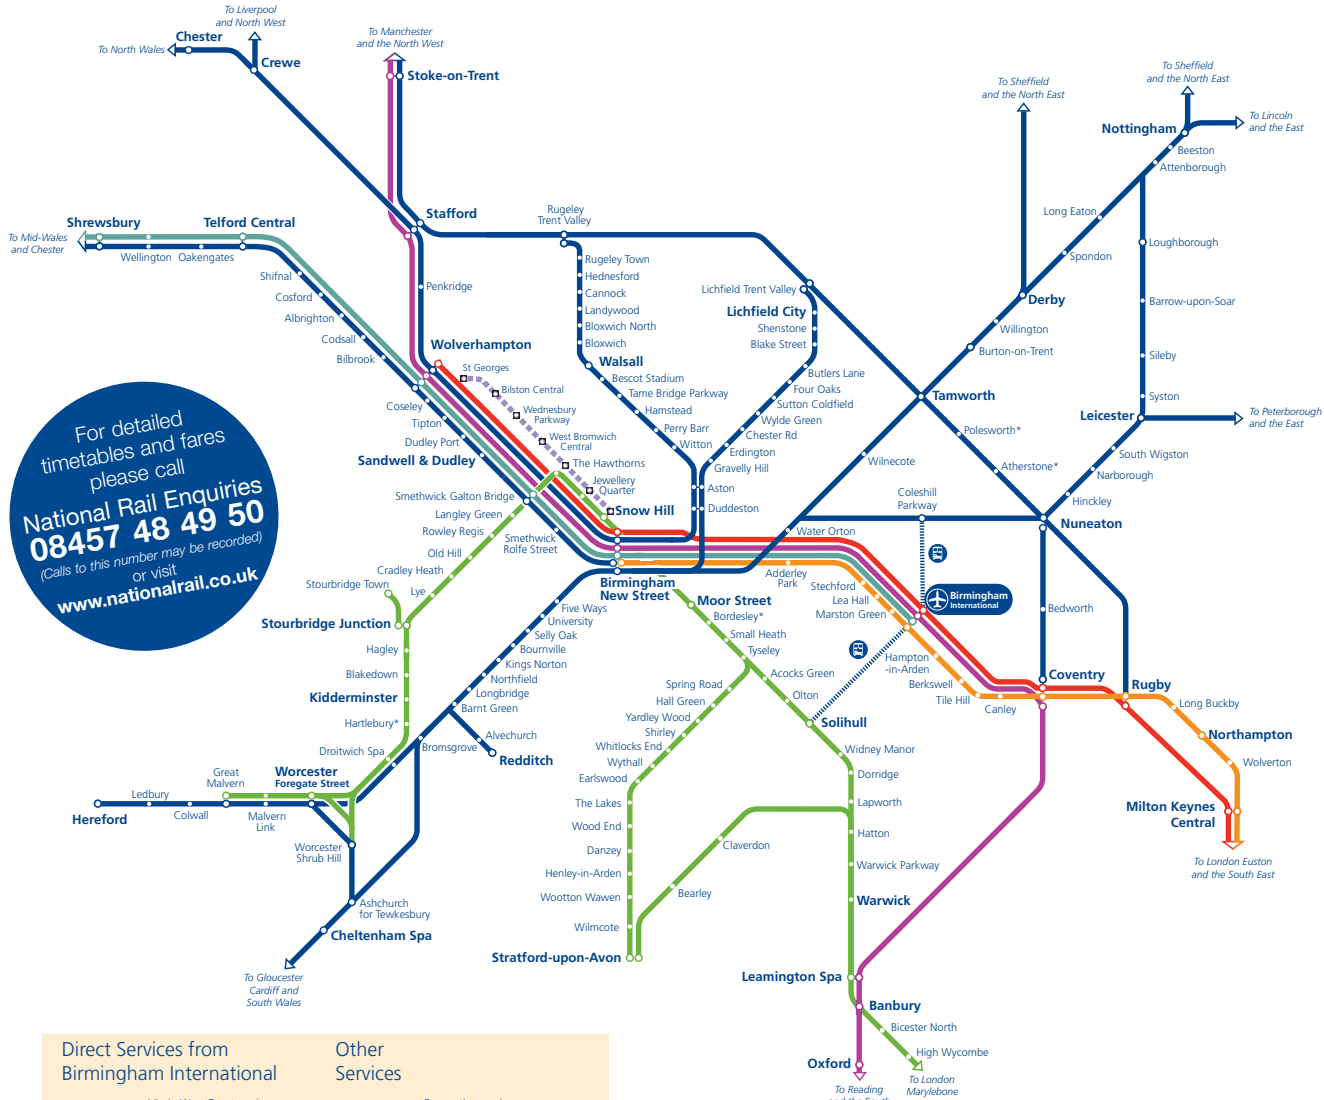

Principal Regional Rail Connections to Birmingham International Airport

Air-Rail Link operates every 2 minutes between Birmingham International Interchange and the Airport Passenger Terminals, with a journey time of under 2 minutes.

For detailed timetables and fares please call
National Rail Enquiries
08457 48 49 50
 (Calls to this number may be recorded) or visit
www.nationalrail.co.uk

Direct Services from Birmingham International	Other Services
Virgin West Coast services www.virgintrains.co.uk	Connecting services
CrossCountry services www.crosscountrytrains.co.uk	Chiltern Railways & London Midland Snow Hill and Moor Street Lines www.chilternrailways.co.uk
London Midland Birmingham to Northampton	London Midland www.londonmidland.com
Arriva Trains Wales	Midland Metro
	Bus link

Not all stations and routes are shown on this diagram. Only principal stops are shown on the Midland Metro.

* Station with infrequent service

** This service is not extended to Birmingham International during the early morning, late evening and at weekends.