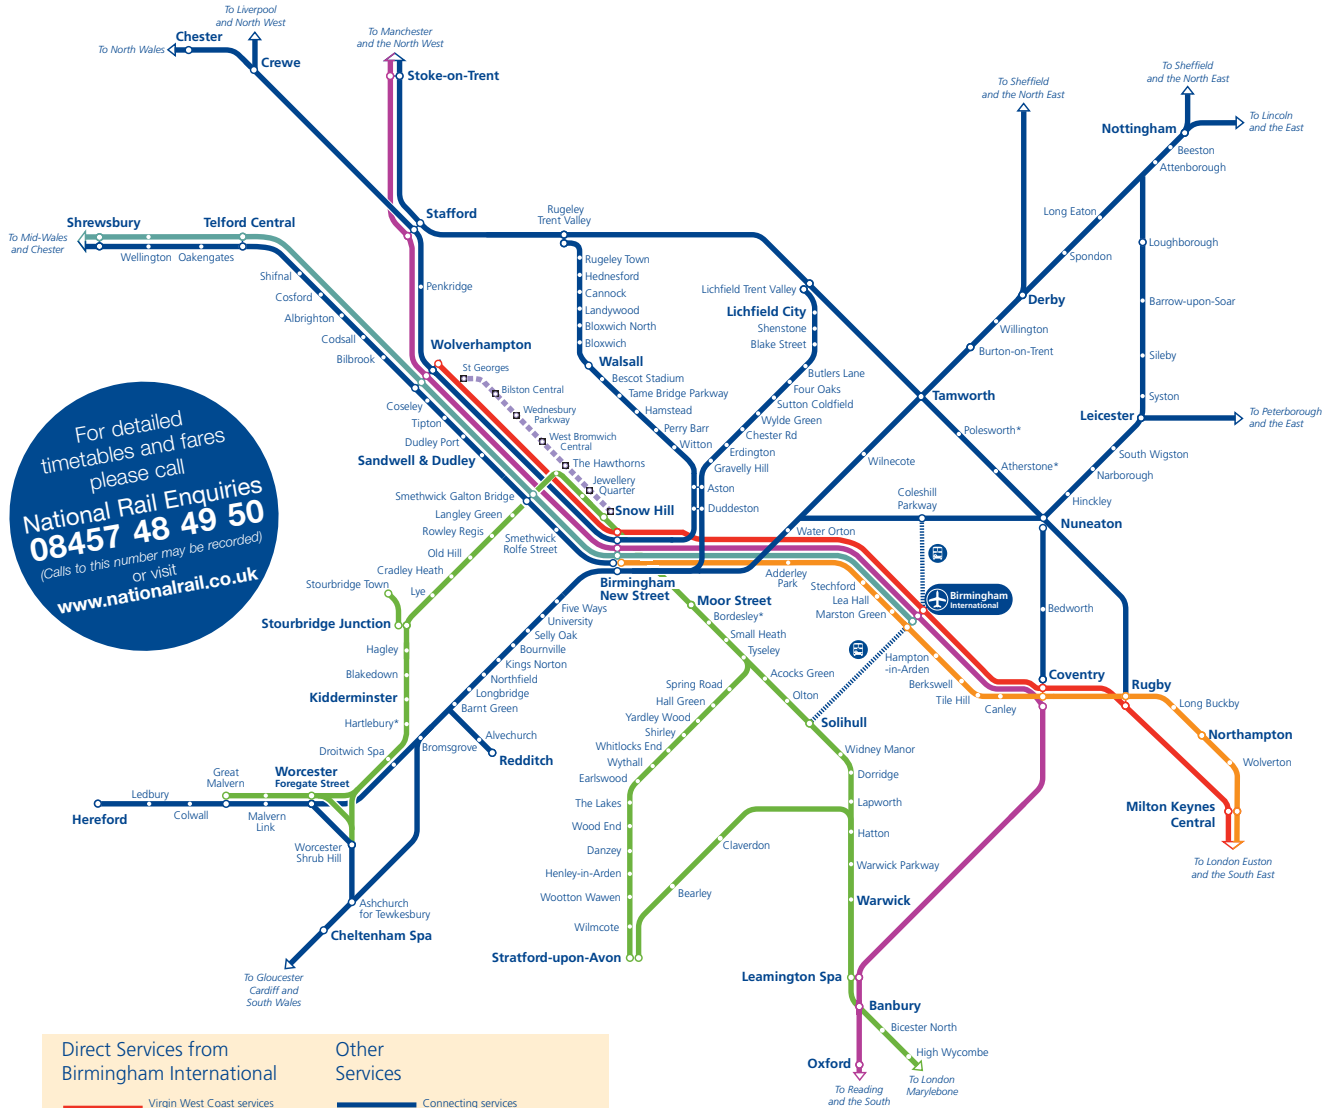

Principal Regional Rail Connections to Birmingham International Airport

Air-Rail Link operates every 2 minutes between Birmingham International Interchange and the Airport Passenger Terminals, with a journey time of under 2 minutes.

For detailed timetables and fares please call
National Rail Enquiries
08457 48 49 50
 (Calls to this number may be recorded) or visit
www.nationalrail.co.uk

Direct Services from Birmingham International	Other Services
Virgin West Coast services www.virgintrains.co.uk	Connecting services
Cross-Country services www.crosscountrytrains.co.uk	Chiltern Railways & London Midland Snow Hill and Moor Street Lines www.chilternrailways.co.uk
London Midland Birmingham to Northampton	London Midland www.londonmidland.com
Arriva Trains Wales	Midland Metro
	Bus link

Not all stations and routes are shown on this diagram.
 Only principal stops are shown on the Midland Metro.
 * Station with infrequent service
 ** This service is not extended to Birmingham International during the early morning, late evening and at weekends.